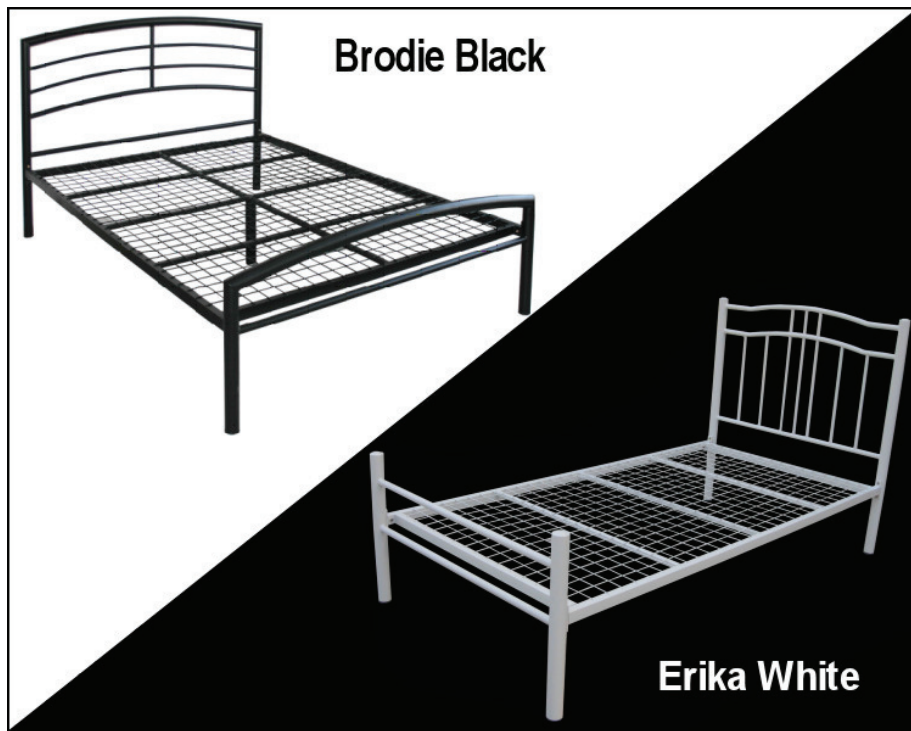

Metal Beds

Guarantee: 5 Year

Avante

A MATTRESS OF PURE LUXURY

The Erika (white) and Brodie (black) beds are Avante Australia's commercial quality metal framed beds made from 1.7 guage powder coated steel. They are suitable for not only the rigours of a teenagers bedroom, but also mining camps, hotel and backpacker accommodation. They are finished with a quality powder coating and come packaged in one convenient carton for ease of transport.

*Available in the following sizes:
Single, King Single, Double, Queen*