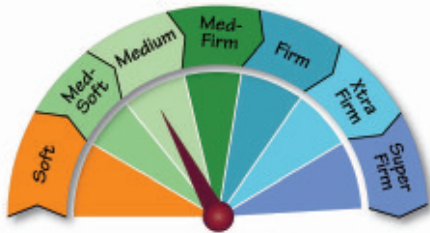

HI LO POCKET SPRING

POPULAR RANGE

The Hi Lo Pocket Spring Mattress is Avanté's premium pocket spring mattress designed exclusively for adjustable bases. Durable premium natural latex comfort layers covered with a luxurious stretch knit fabric combine perfectly to give a comfortable and supportive mattress.

- 55mm Comfort Layers
- Pocket Spring Unit
- Adjustable Bed Suitable
- Premium Natural Latex
- Stretch Knit Fabric
- Total Height—220mm

Avanté
A MATTRESS OF PURE LUXURY

SIZES AVAILABLE

Long single
King single
Queen