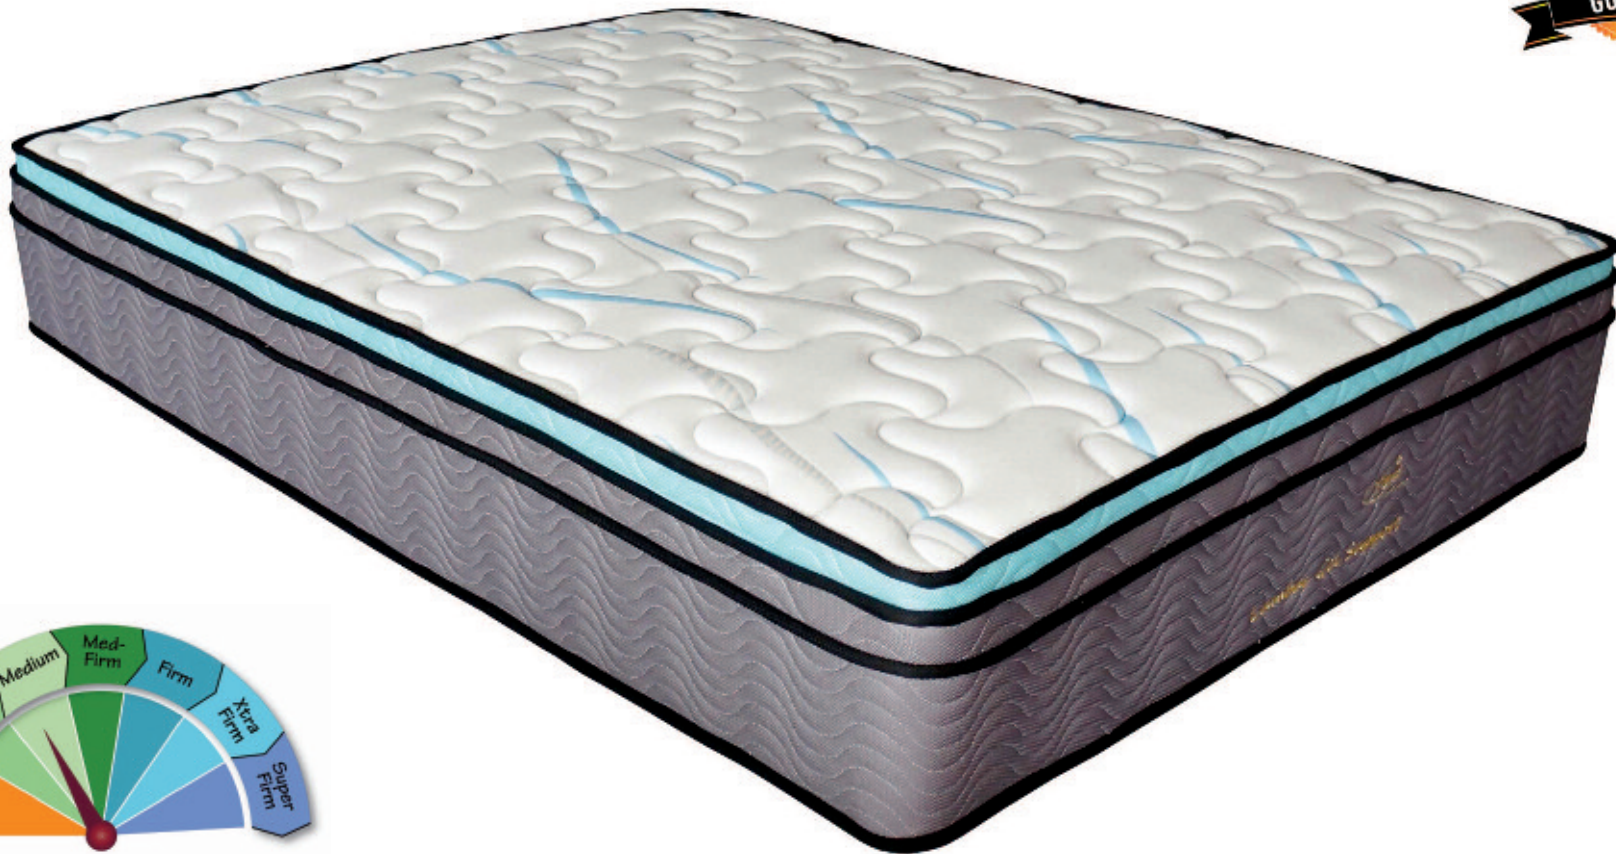

# LUMBAR GEL SUPPORT

## POPULAR RANGE

The Lumbar Gel Support is Avante Australia's affordable Gel infused memory foam option. This model features a 5 zone pocket spring unit combined with 70mm of comfort layers covered with a stretch knit fabric offering no partner disturbance.

- 70mm Comfort Layers
- Gel Infused Memory Foam
- 5 Zone Pocket Spring Unit
- Edge Support
- Stretch Knit Fabric
- Total Height—310mm

*Avanté*

A MATTRESS OF PURE LUXURY

### SIZES AVAILABLE

Double  
Queen  
King