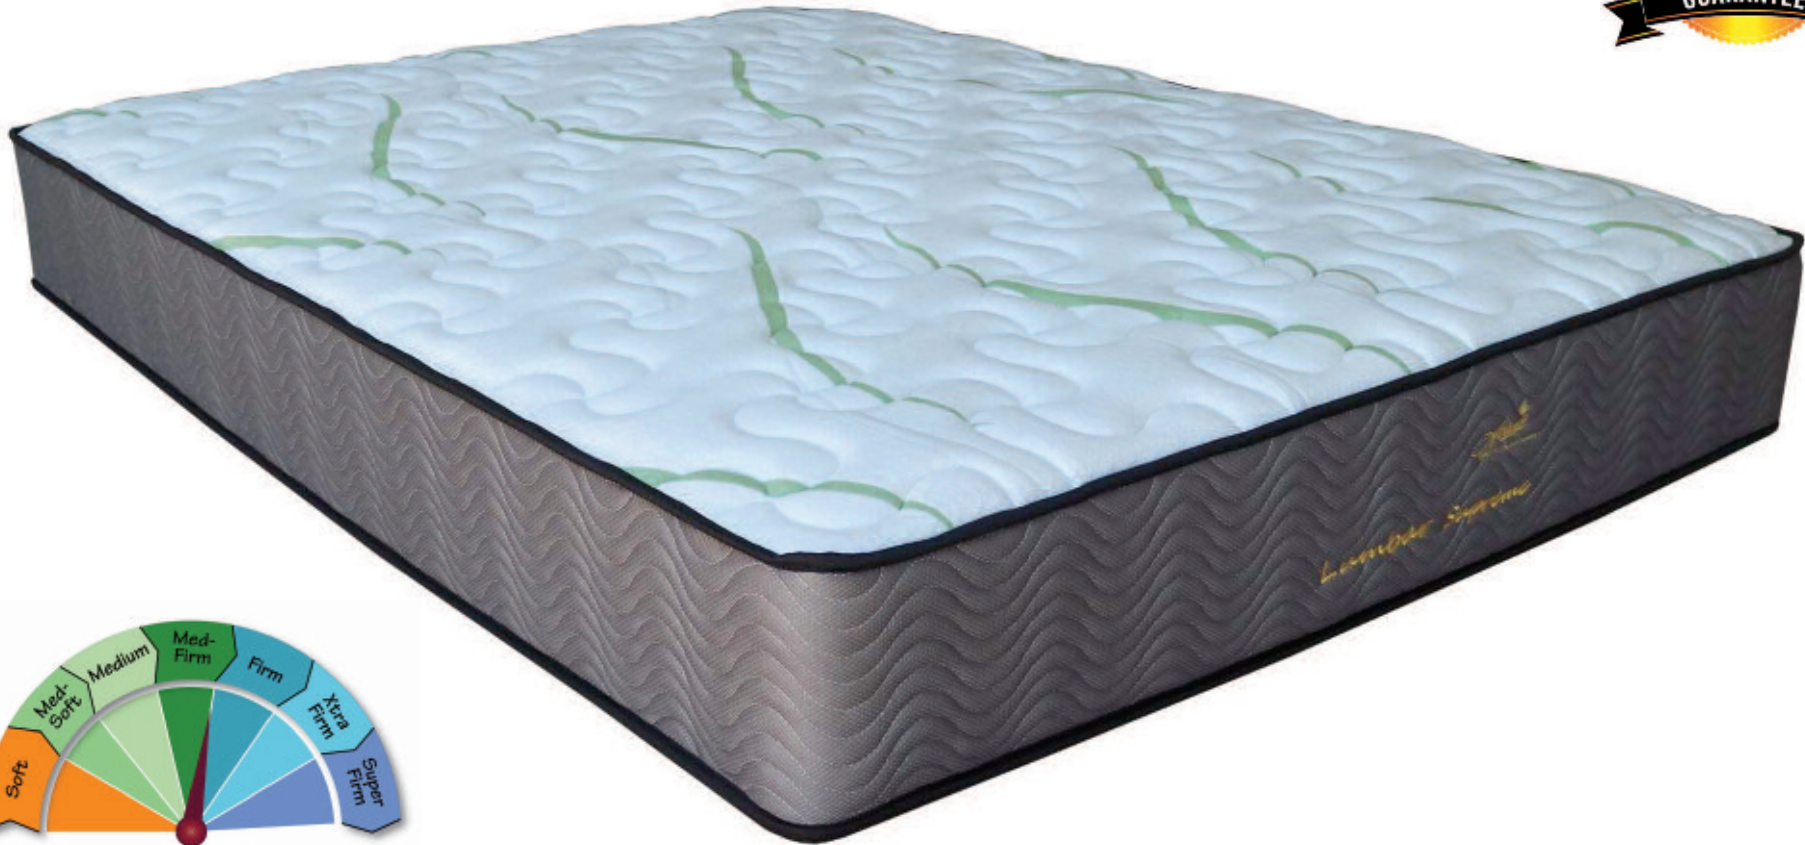

# LUMBAR SUPREME

POPULAR RANGE

The Lumbar Supreme features Avante Australia's firmer 6 turn pocket spring unit with 55mm of premium foam comfort layers. It is covered with a quality Stretch knit fabric and offers a firmer feel with no partner disturbance.

- 55mm Comfort Layers
- Pocket Spring Unit
- Edge Support
- Stretch Knit Fabric
- Total Height—280mm

*Avanté*  
A MATTRESS OF PURE LUXURY

## SIZES AVAILABLE

Double  
Queen  
King