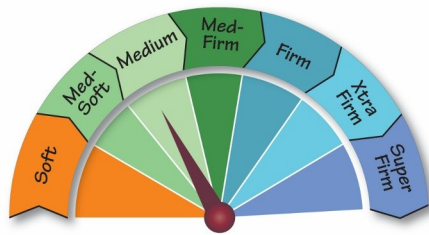

## ADJUSTABLE MATTRESS

*Avante*  
INSPIRED LIFESTYLE

NATURAL LATEX

MATTRESS IN A BOX

ADJUSTABLE MATTRESS

POCKET SPRING

The Hi Lo Pocket Spring Mattress is Avante's premium pocket spring mattress designed exclusively for adjustable bases. Durable premium natural latex comfort layers covered with a luxurious stretch knit fabric combine perfectly to give a comfortable and supportive mattress.

- 55mm Comfort Layers
- Pocket Spring Unit
- Adjustable Bed Suitable
- Premium Natural Latex
- Stretch Knit Fabric
- Approx. Total Height—20mm

AUSTRALIAN  
spinal  
research  
FOUNDATION